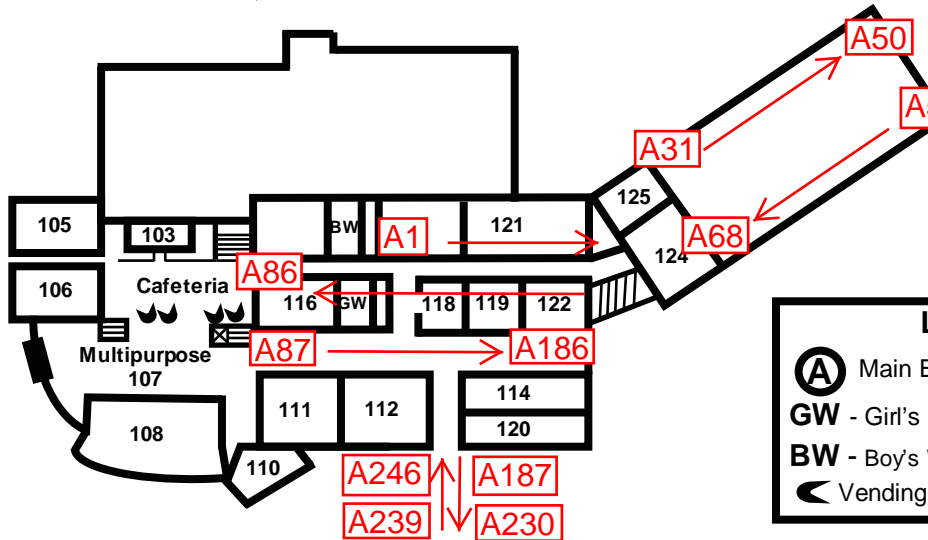

B159 Second Floor

B160

B1 - B316

Moscrop Street

A50 First Floor

A51

A1 - A246

Legend

- (A)** Main Entrance
- GW** - Girl's Washroom
- BW** - Boy's Washroom
- (C)** Vending Machine

Willingdon Ave.